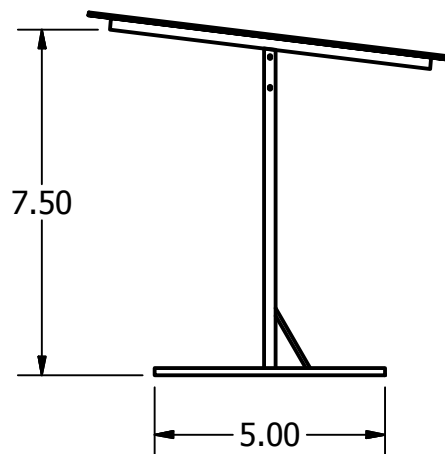

2

1

B

B

A

A

DRAWN Brennan	12/13/2013	Creative Metalworks, LLC		
CHECKED		TITLE		
QA		9 ft Newberg Shelter		
MFG		SIZE A	DWG NO	REV
APPROVED		SCALE	SHEET 1 OF 1	

2