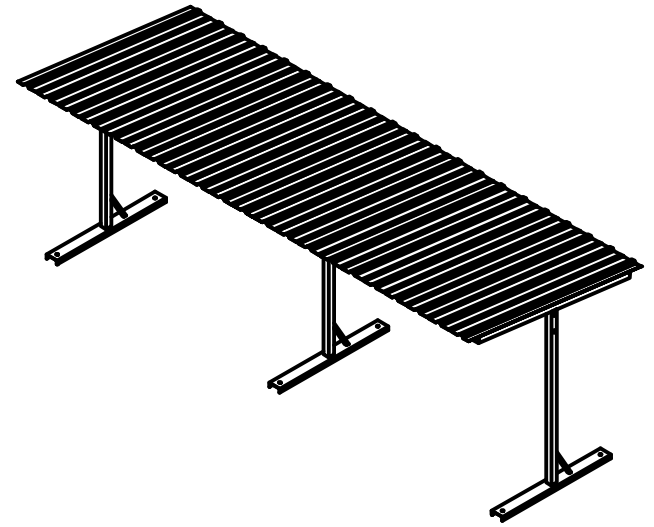

2

1

B

B

A

A

DRAWN Brennan	12/13/2013
CHECKED	
QA	
MFG	
APPROVED	

Creative Metalworks, LLC		
TITLE		
21 ft Newberg Shelter		
SIZE	DWG NO	REV
A		
SCALE	SHEET 1 OF 1	