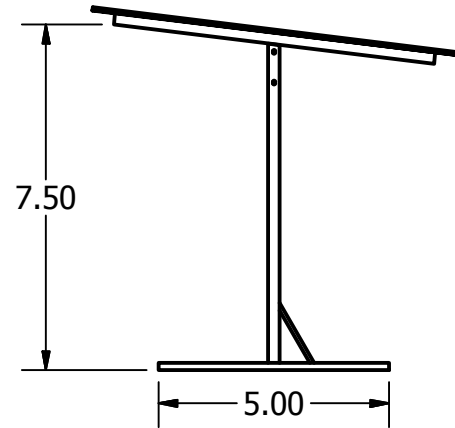

2

1

B

B

A

A

DRAWN Brennan	12/13/2013
CHECKED	
QA	
MFG	
APPROVED	

Creative Metalworks, LLC		
TITLE		
21 ft Newberg Shelter		
SIZE	DWG NO	REV
A		
SCALE	SHEET 1 OF 1	